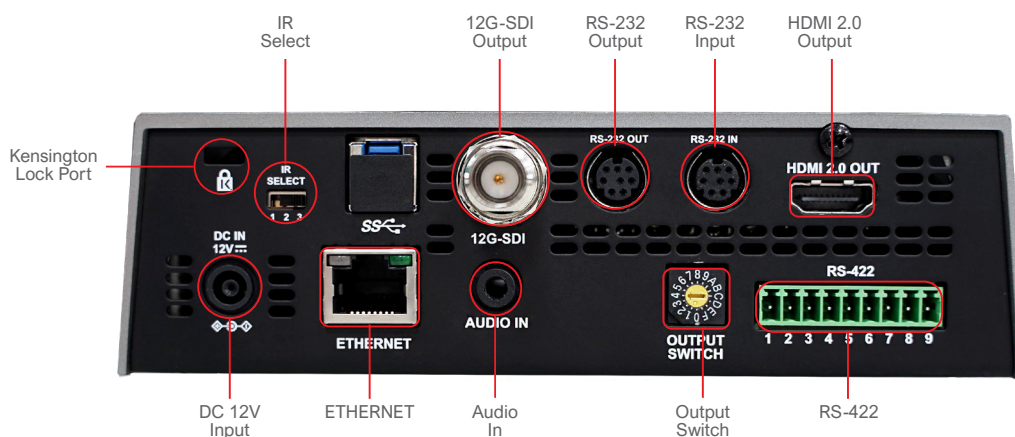

I/O CONNECTIONS

Lumens®
Your Success...Our Passion!

www.MyLumens.com

Lumens Integration, Inc.
4116 Clipper Court
Fremont, CA, 94538
Phone : 888.542.3235
Fax : 510.252.1389

Lumens Europe
De Nayerstraat 17 9470
Denderleeuw Belgium
Phone : +32 473 58 38 95
Fax : +32 (0) 2 452 76 00